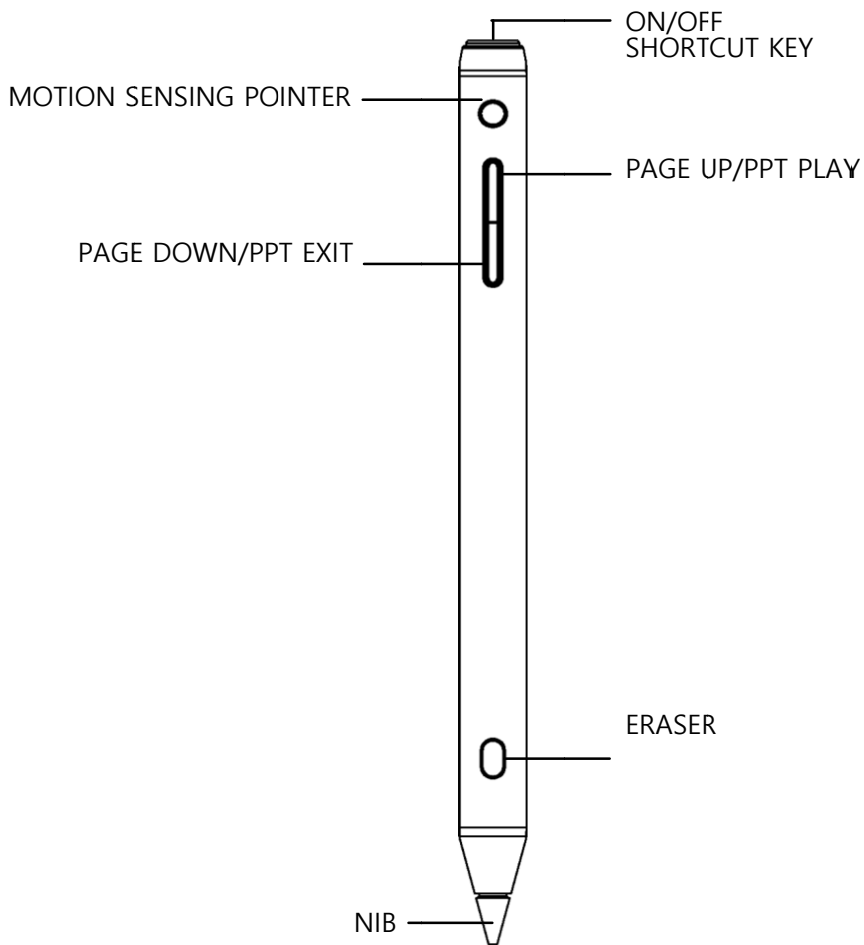

Shenzhen Arkadiko Technology Co., Ltd

IR Smart Pen

Specification

1 Description

IR Smart Pen is a multi-function stylus that provides a user-friendly interactive experience. The pen could be widely used in education, training, business, conferences and other fields.

Which need HID dongle as receiver just like a wireless mouse, they work with each other together.

2 Introduction

The product is composed of 6 main parts, name and functions of each part are as follows:

Figure 1 Structure composition

3 How to Use

3.1 Charging

No.	Functions	Using Methods	Figure 2
3.1	Charging	By Connecting Type-C cable	

3.2 Nib Replace

No.	Functions	Operation Method	Figure 3
3.2	Nib replace	Pull out the nib.	

4 Technical Parameters

No.	Contents	Items	Parameters	Unit	
4.1	Dimension	Lenght*Diameter	166*12	Mm	
		Nib	2	Mm	
		Weight	19	G	
4.2	Electrical Characteristics	Power Supply	Lion Cell Battery	\	
		Charging Voltage	5	V	
		Charging Current	<125	mA	
		Standby	Average Using	200	h
			Powered off	3000	h
4.3	Pressure Sensitivity	Levels	2048	\	
4.4	Communication Interface	Bluetooth	BLE 4.2	\	
4.5	Firmware Update	Online Update	\	\	
4.6	Operation System	Windows	Win10	\	
			Win8		
			Win7 SP1		
		Android	Version 6.0 or later		
4.7	Color	Body Color	White, Blue, Grey, Red	\	
4.8	Reliability	Working Temperature	0~45	°C	
		Storage Temperature	-20 ~ 45	°C	
		Conducted Emission (CE)	EN 55011	Class B	
		Radiation Emission (RE)	EN 55011	Class B	